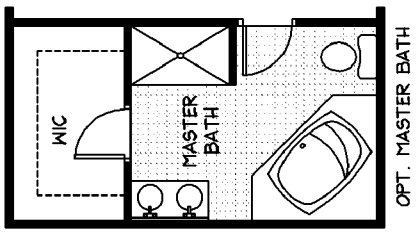

**FLOOR PLAN**  
 SQUARE FEET = 1165

# LEGACY HOUSING

REVISIONS:	SCALE: 1/8" = 1'-0"	APPROVED BY:	TITLE: FLOOR PLAN	PROJECT NO:
	DATE: 11-28-05	DRAWN BY: TNH	MODEL: 1680-32D	DRAWING NO: