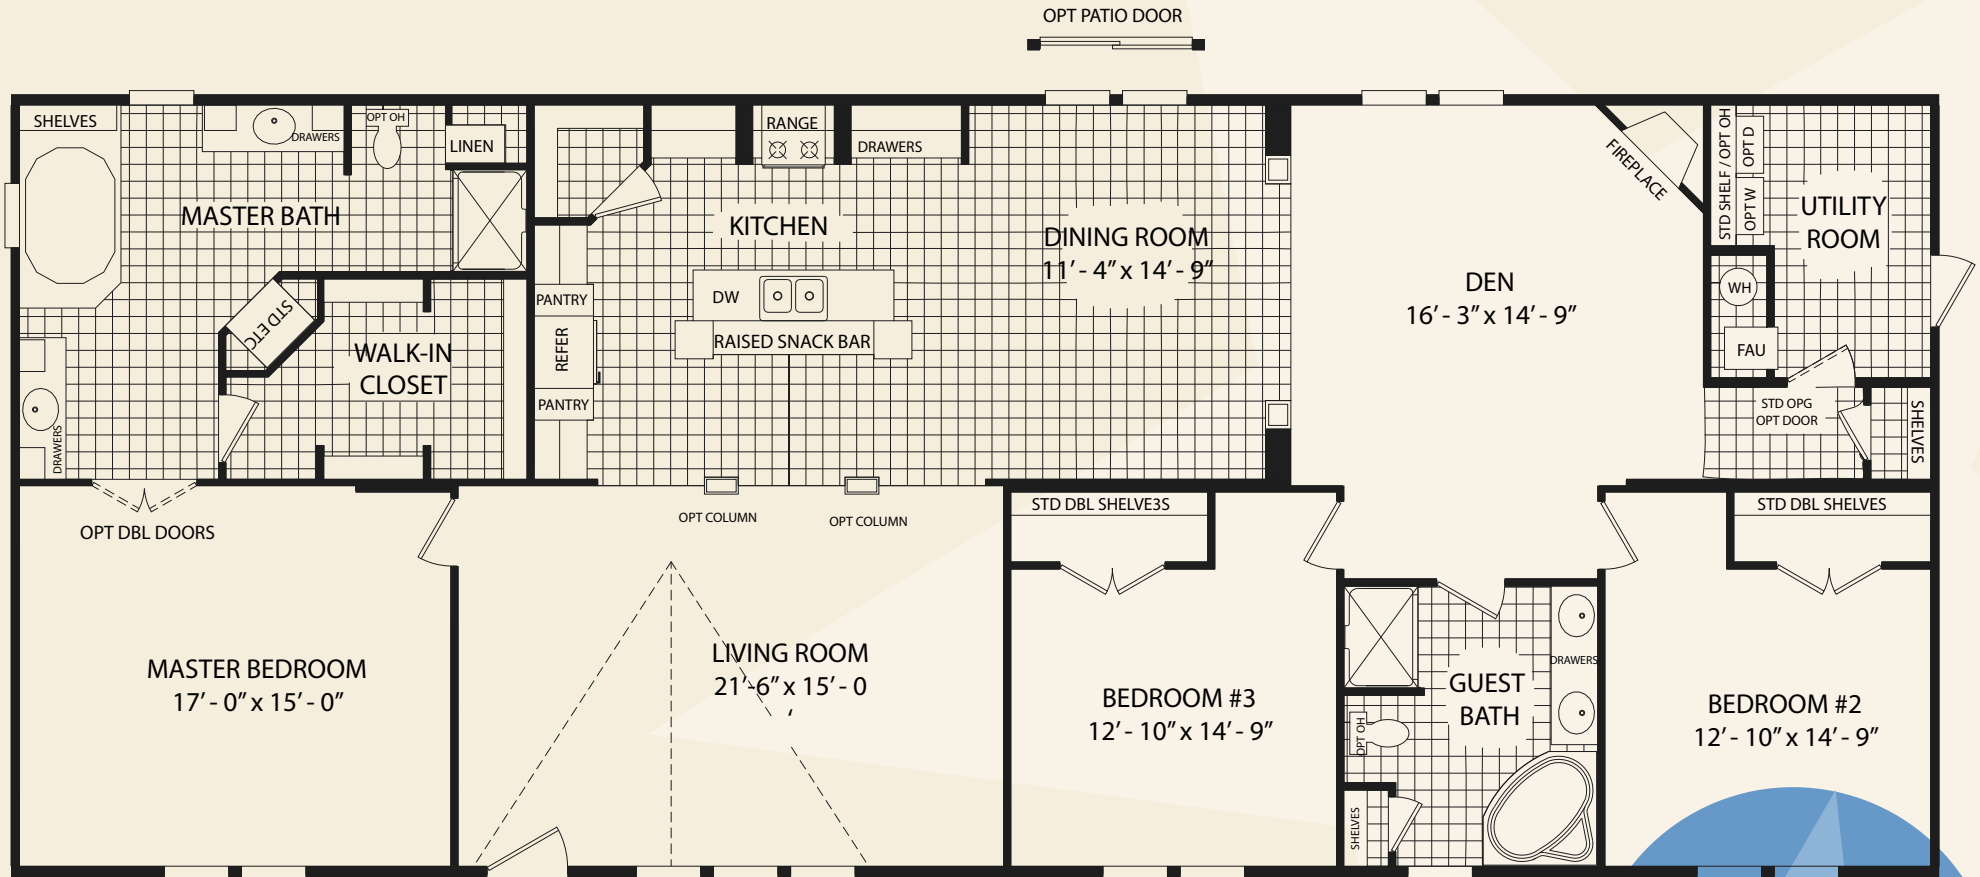

# ELITE TWO

3 bedroom | 2 bath | 2330 square feet

Cavco quality  
plus all the  
extras you  
deserve.

*Cavco Plus*  
CAVCO HOMES OF TEXAS

*Excellence in construction. That's our promise*

## Construction

- full I-beam chassis with full-length outriggers
- detachable Hitch
- 2 X 6 #2 floor joists installed 16 inch on center
- sturdy 4' X 8' tongue-and-groove OSB floor decking
- full-length LVL ridge beam

## Exterior

- vinyl exterior siding
- 38 X 80 inch steel front door with attached storm
- rear door with 10" window
- deadbolt locksets on all entry doors
- larger 30 X 60 inch windows
- shutters installed on the front side
- fully-vented Hardi eave and soffit